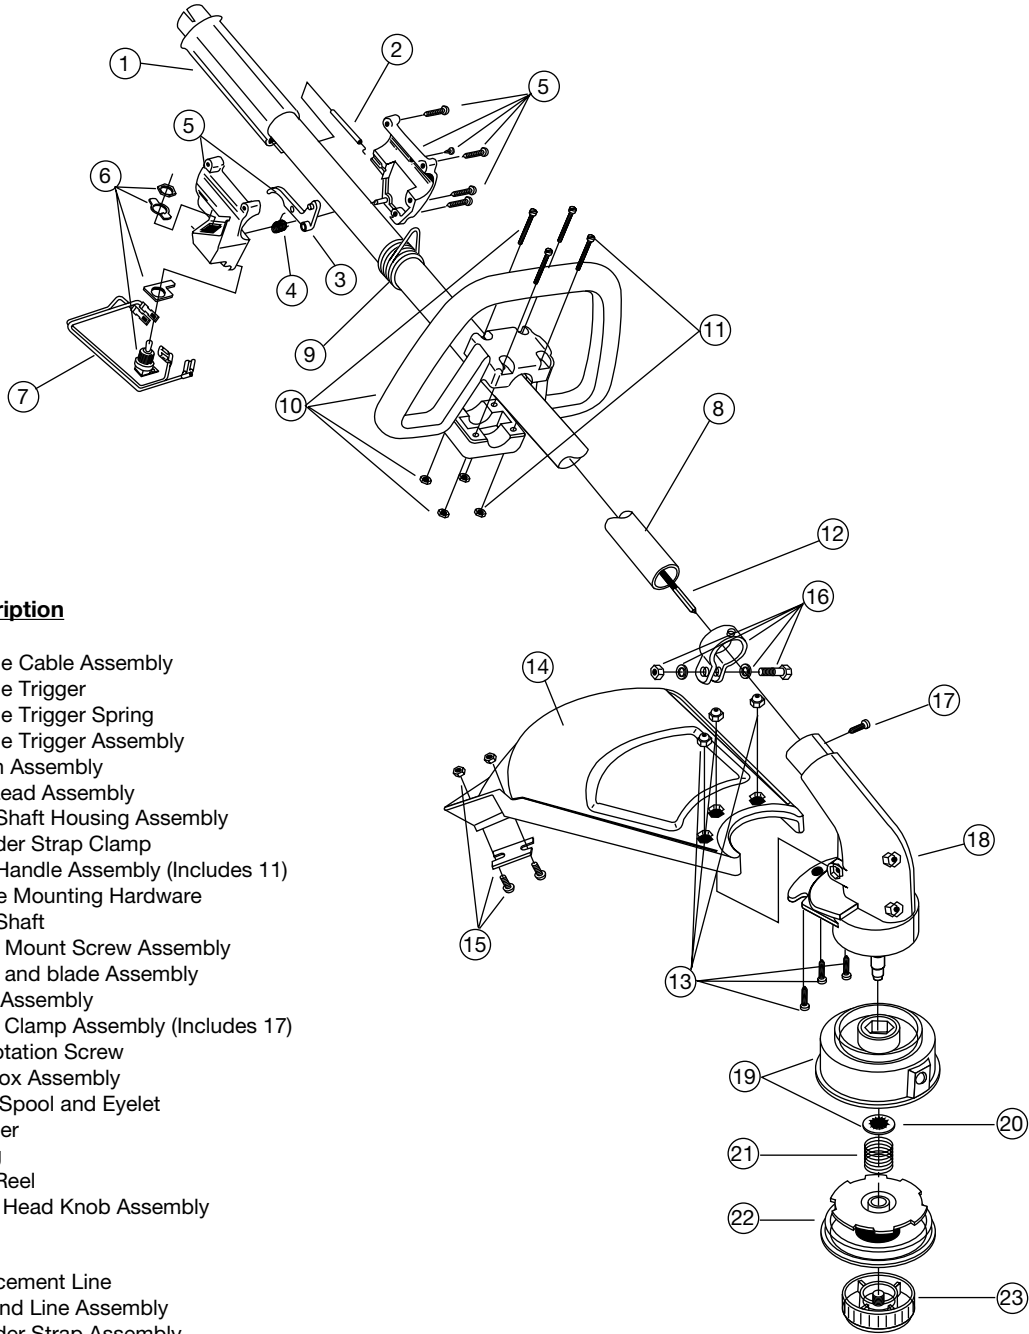

* not shown

BOOM AND TRIMMER PARTS - MODEL 2075RC

2-CYCLE GAS TRIMMER

(Serial Number 802115993 and greater)

Item	Part No.	Description
1	180866	Grip
2	181688	Throttle Cable Assembly
3	180975	Throttle Trigger
4	610314	Throttle Trigger Spring
5	181689	Throttle Trigger Assembly
6	180252	Switch Assembly
7	181690	Wire Lead Assembly
8	181971	Drive Shaft Housing Assembly
9	610327	Shoulder Strap Clamp
10	180869	Loop Handle Assembly (Includes 11)
11	180870	Handle Mounting Hardware
12	181773	Drive Shaft
13	180547	Guard Mount Screw Assembly
14	180548	Guard and blade Assembly
15	180553	Blade Assembly
16	153597	Lower Clamp Assembly (Includes 17)
17	145569	Anit-rotation Screw
18	180549	Gearbox Assembly
19	153599	Outer Spool and Eyelet
20	610660	Retainer
21	610317	Spring
22	610318	Inner Reel
23	153066	Bump Head Knob Assembly