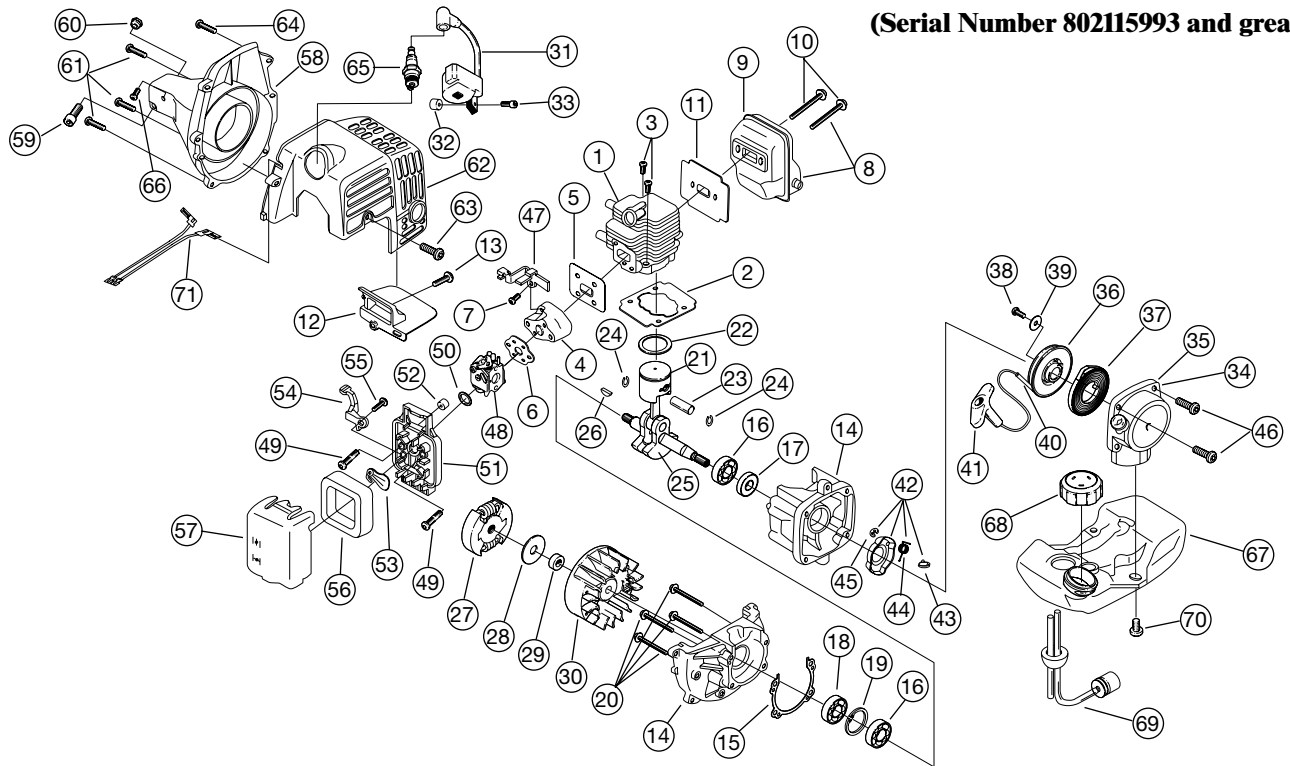

ENGINE PARTS - MODEL 2075RC

2-CYCLE GAS TRIMMER

(Serial Number 802115993 and greater)

Item	Part No.	Description	Item	Part No.	Description
1	181704	Cylinder	39	181741	Washer
2	181705	Cylinder Base Gasket	40	181742	Rope
3	181706	Bolt	41	181743	Pull Handle
4	181707	Insulator	42	181744	Pulley Assembly
5	181708	Insulator Gasket	43	181745	Ratchet
6	181709	Carburetor Gasket	44	181746	Spring
7	181710	Screw	45	181747	Retaining Ring
8	181711	Muffler Assembly (includes 9 & 10)	46	181716	Screw
9	181712	Muffler	47	181748	Throttle Bracket
10	181713	Screw	48	181749	Carburetor (includes Primer Bulb)
11	181714	Muffler Gasket	49	181750	Screw
12	181715	Muffler Plate	50	181751	O-Ring
13	181716	Screw	51	181752	Air Cleaner Assembly (includes 52 thru 55)
14	181717	Crankcase Service Assembly (includes 15 thru 19 & 25)	52	181753	Sleeve
15	181718	Crankcase Gasket	53	181754	Choke Plate
16	181719	Bearing	54	181755	Choke Lever
17	181720	Oil Seal	55	181756	Screw
18	181721	Oil Seal	56	181757	Air Filter
19	181722	Snap Ring	57	181758	Air Cleaner Cover
20	181723	Screw	58	181967	Clutch Housing Assembly
21	181724	Piston	59	181760	Engine Bolt
22	181725	Ring	60	181761	Nut
23	181726	Piston Pin	61	181762	Screw
24	181727	Snap Ring	62	181968	Engine Cover
25	181728	Crankshaft	63	181716	Screw
26	181729	Key	64	181764	Screw
27	181730	Clutch	65	181765	Spark Plug
28	181074	Clutch Washer	66	181629	Screw
29	181731	Spacer	67	181774	Fuel Tank (includes 70)
30	181732	Flywheel Assembly	68	180000	Fuel Cap Assembly
31	181733	Module Assembly	69	181767	Fuel Line Assembly
32	181734	Spacer	70	181768	Screw
33	181735	Screw	71	181769	Lead Wire Assembly
34	181777	Recoil Assembly (includes 35 thru 41)	*	612468	Compression Spring
35	181737	Recoil Case	*	181696	Spark Arrestor
36	181738	Recoil Pulley	*	181701	Primer Bulb
37	181739	Recoil Spring	*	181702	Carburetor Repair Kit
38	181740	Screw	*	181703	Gasket/Diaphragm Repair Kit

* not shown